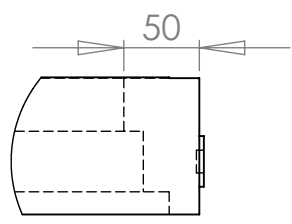

DETAIL C

DETAIL D

DETAIL B

DRAWING SHOWS A DOUBLE DOOR WITH AN ACTIVE LEFT HAND LEAF & AN INACTIVE RIGHT HAND LEAF, AS VIEWED FROM OUTSIDE. THE OPPOSITE IS ALSO AVAILABLE

Attenborough Doors Ltd

Merlin Way, Quarry Hill Industrial Park, Ilkeston
Derbyshire, DE7 4RA. Tel: 0115 9300815, Fax: 0115 9448930

	NAME	DATE
DRAWN	Andrew Nightingale	
CHK'D		
APPV'D		
MFG		
Q.A		

TITLE:
DOUBLE STEEL DOOR

SITE DETAILS: A4