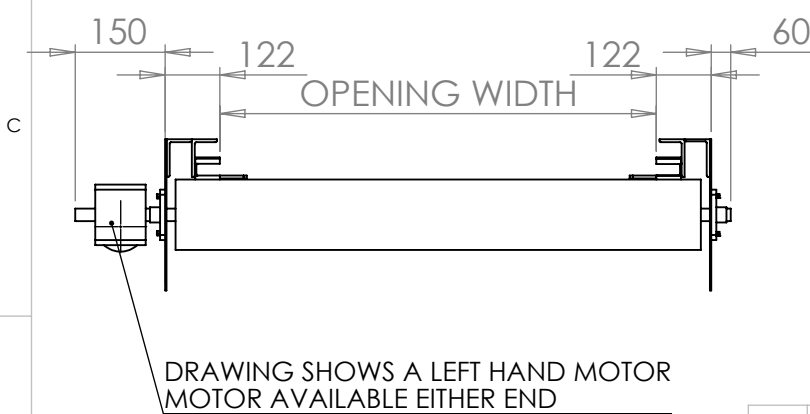

SECTION A/A

DRAWING SHOWS MOTOR MOUNTED ON THE LEFT. RIGHT HAND MOTOR ALSO AVAILABLE

Attenborough Doors Ltd

Merlin Way, Quarry Hill Industrial Park, Ilkeston
Derbyshire, DE7 4RA, Tel 0115 9300815, Fax 0115 9448930

	NAME	DATE
DRAWN	ANDREW NIGHTINGALE	
CHK'D		
APPV'D		
MFG		
Q.A		

TITLE:	
ELECTRICALLY OPERATED SAFEDRIVE ROLLER SHUTTER	
DWG NO.	SITE DETAILS:
	A4