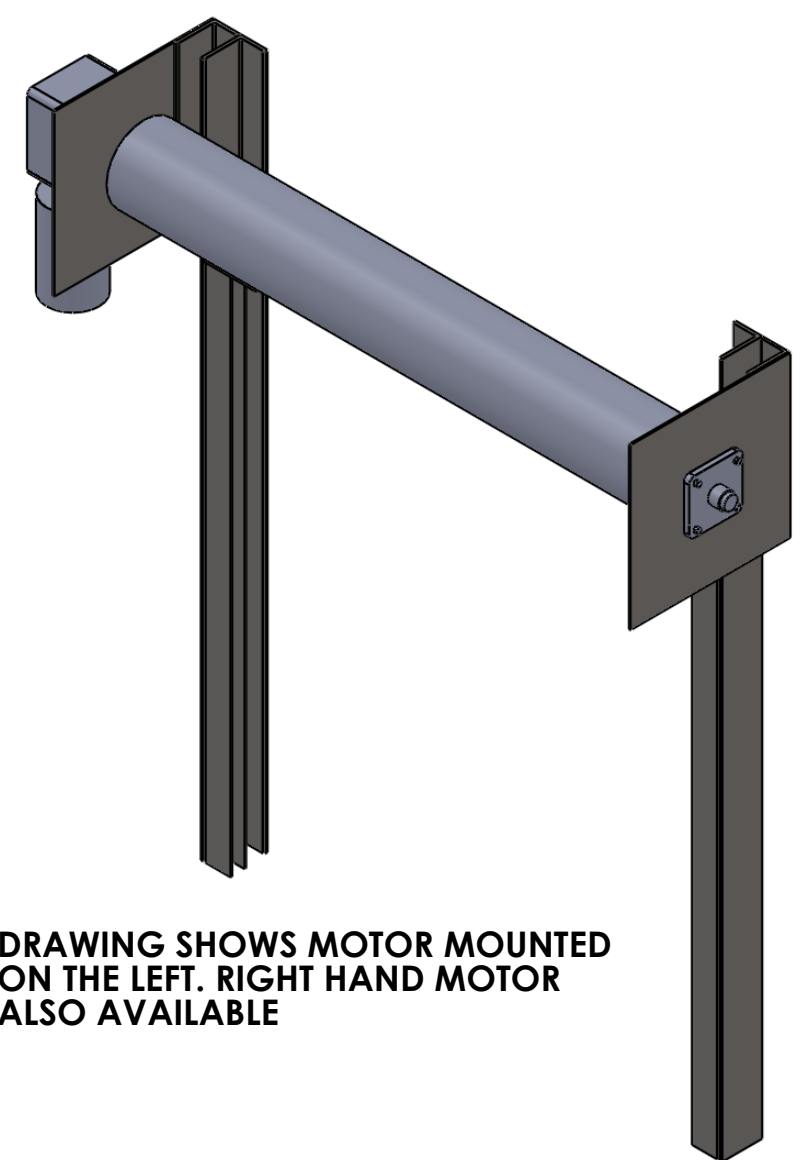

SECTION A/A

DRAWING SHOWS MOTOR MOUNTED ON THE LEFT. RIGHT HAND MOTOR ALSO AVAILABLE

Attenborough Doors Ltd

Merlin Way, Quarry Hill Industrial Park, Ilkeston
Derbyshire, DE7 4RA, Tel 0115 9300815, Fax 0115 9448930

	NAME	DATE
DRAWN	ANDREW NIGHTINGALE	
CHK'D		
APPV'D		
MFG		
Q.A		

TITLE:	
ELECTRICALLY OPERATED SAFEDRIVE ROLLER SHUTTER	
DWG NO.	SITE DETAILS:
	A4