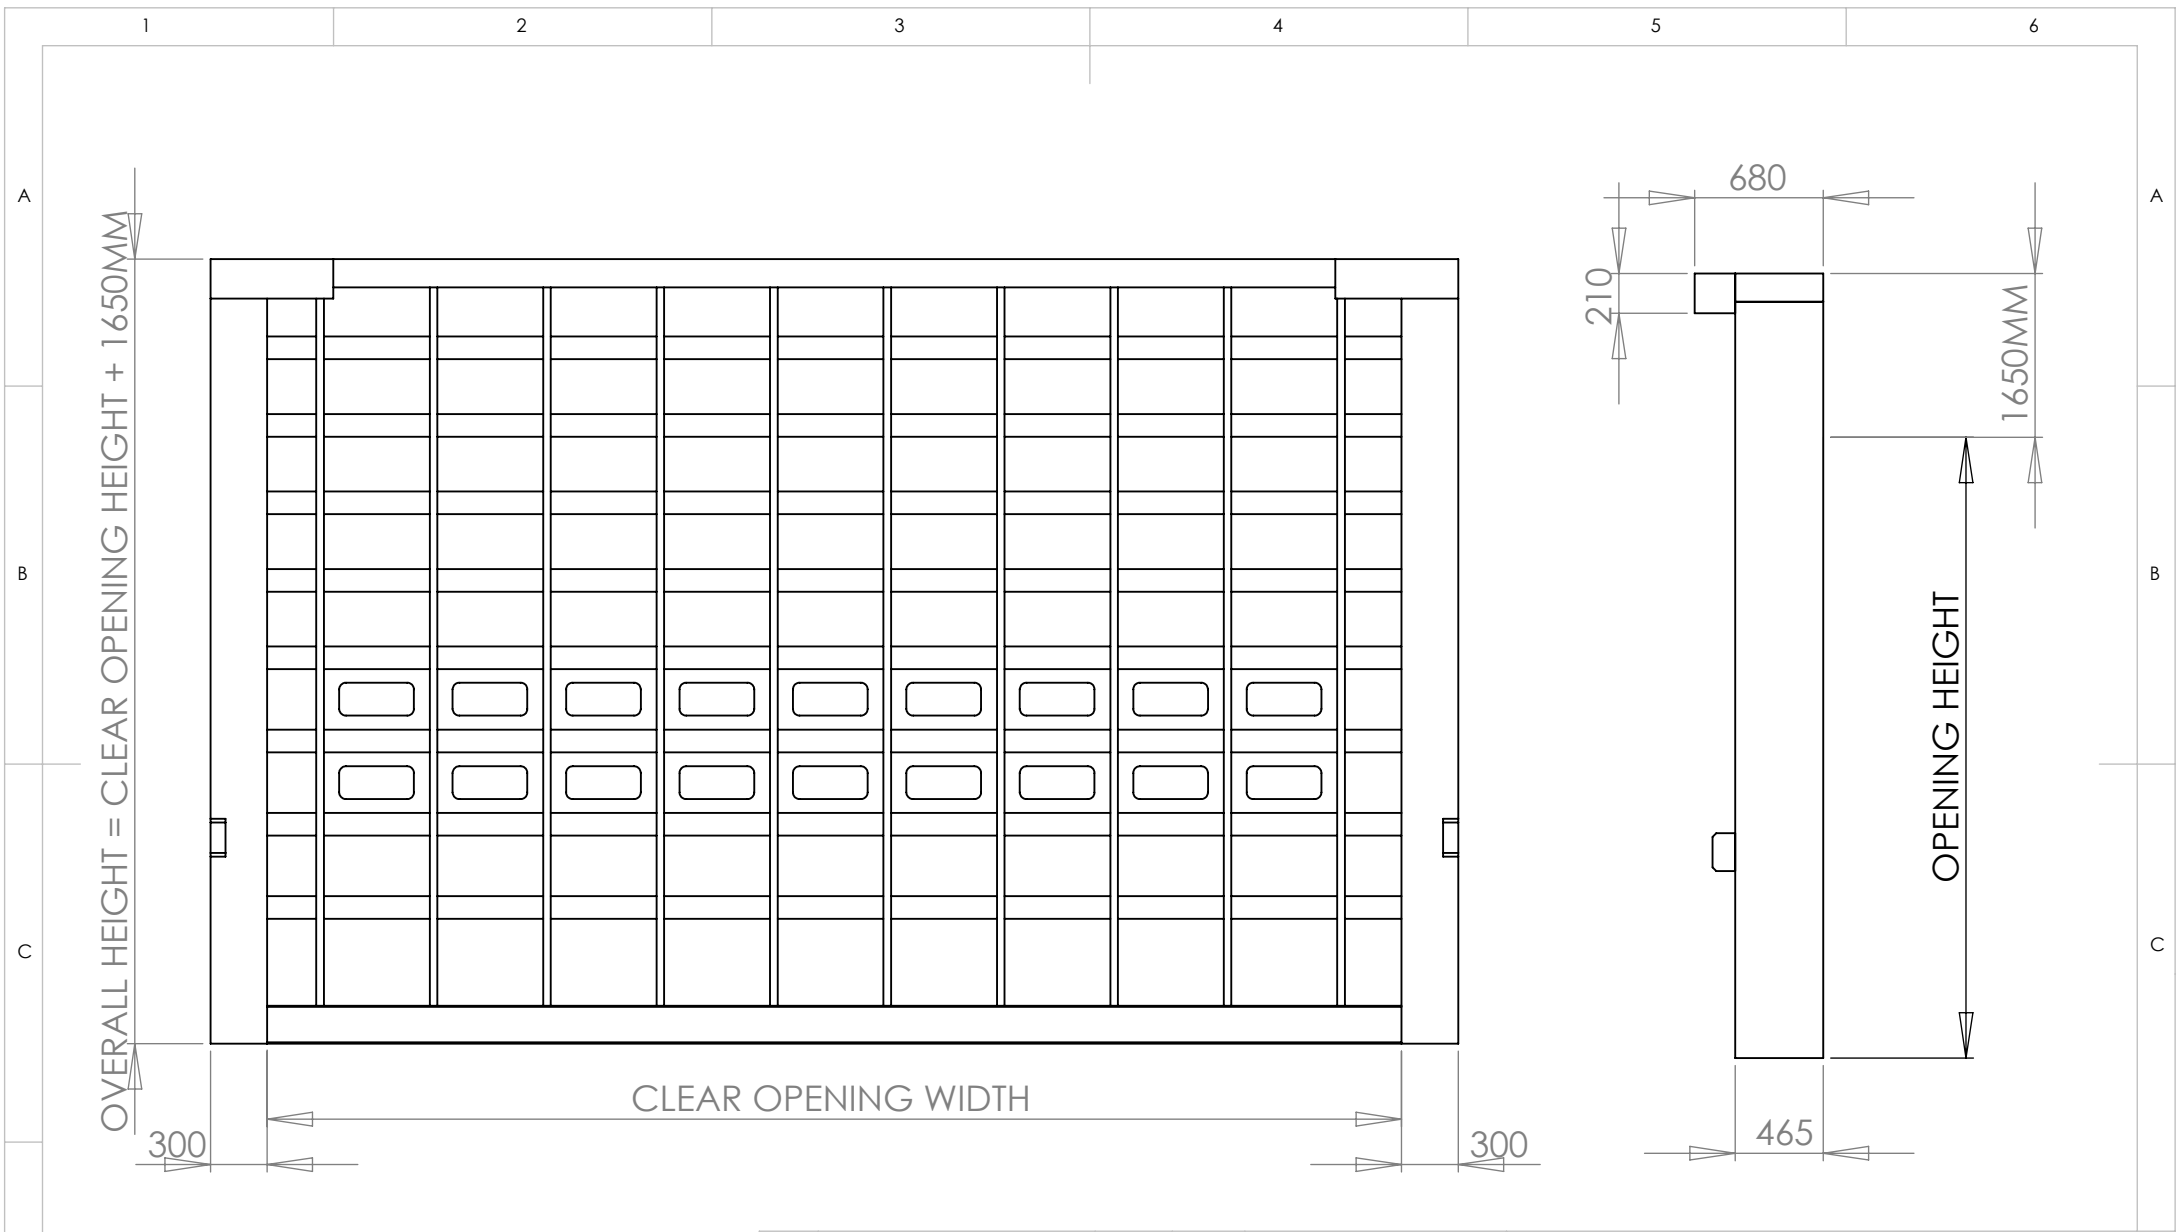

**TITLE:**  
**FOLD UP HIGH SPEED DOOR  
FOR LARGE OPENINGS**

**SITE DETAILS:**

A4

**Attenborough Doors Ltd**

Merlin Way, Quarry Hill Industrial Park, Ilkeston  
Derbyshire, DE7 4RA. Tel: 0115 9300815, Fax: 0115 9448930