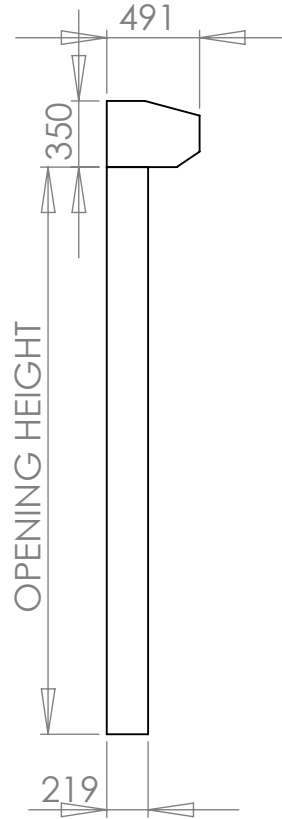

A

A

B

B

C

C

D

205 205  
OPENING WIDTH

OPENING HEIGHT

**MOTOR WITHIN HEAD CANOPY**

**LATERAL STIFFENERS**

**VISION THROUGH CURTAIN**

**PRESSURE SENSITIVE SAFETY EDGE**

**Attenborough Doors Ltd**

Merlin Way, Quarry Hill Industrial Park, Ilkeston  
Derbyshire, DE7 4RA. Tel: 0115 9300815, Fax: 0115 9448930

	NAME	DATE
DRAWN	Andrew Nightingale	
CHK'D		
APPV'D		
MFG		
Q.A		

**TITLE:**  
**ROLL UP HIGH SPEED DOOR FOR INTERNAL OPENINGS**

**SITE DETAILS:**

A4