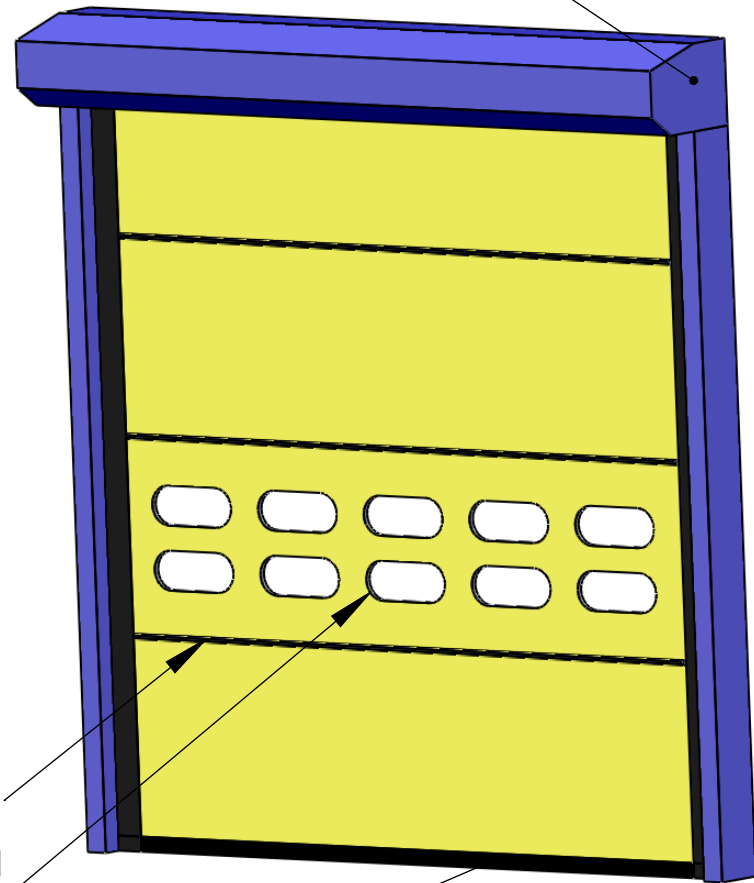

A

A

B

B

C

C

D

205 205  
OPENING WIDTH

OPENING HEIGHT

**MOTOR WITHIN HEAD CANOPY**

**LATERAL STIFFENERS**

**VISION THROUGH CURTAIN**

**PRESSURE SENSITIVE SAFETY EDGE**

**Attenborough Doors Ltd**

Merlin Way, Quarry Hill Industrial Park, Ilkeston  
Derbyshire, DE7 4RA. Tel: 0115 9300815, Fax: 0115 9448930

	NAME	DATE
DRAWN	Andrew Nightingale	
CHK'D		
APPV'D		
MFG		
Q.A		

**TITLE:**  
**ROLL UP HIGH SPEED DOOR FOR INTERNAL OPENINGS**

**SITE DETAILS:**

A4