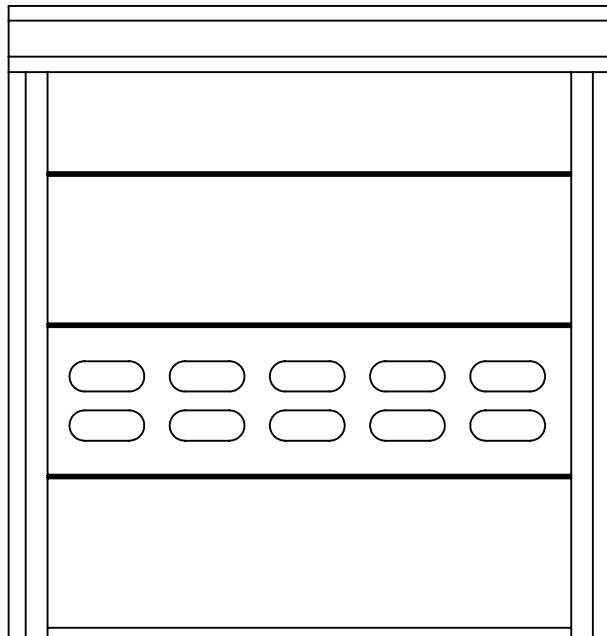

A

A

B

B

C

C

D

205 205  
OPENING WIDTH

OPENING HEIGHT

**MOTOR WITHIN HEAD CANOPY**

**LATERAL STIFFENERS**

**VISION THROUGH CURTAIN**

**PRESSURE SENSITIVE SAFETY EDGE**

**Attenborough Doors Ltd**

Merlin Way, Quarry Hill Industrial Park, Ilkeston  
Derbyshire, DE7 4RA. Tel: 0115 9300815, Fax: 0115 9448930