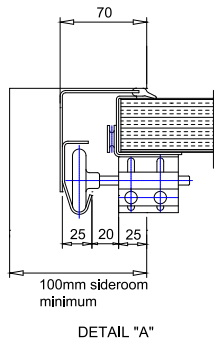

Elevation from Inside building

ATTENBOROUGH DOORS LTD  
 MERLIN WAY, QUARRY HILL INDUSTRIAL PARK  
 ILKESTON, DERBYSHIRE  
 DE7 4RA  
 TEL: 0115 9300815, FAX: 0115 9448930

STANDARD LIFT TRACK - STEELWORK REQUIREMENT FOR 2" TRACK