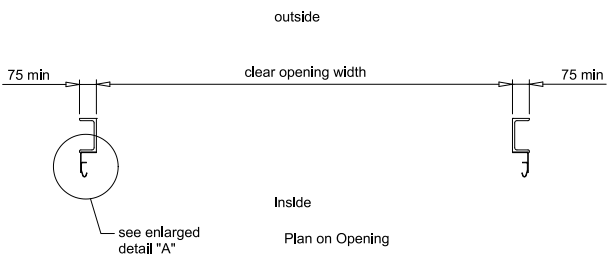

Elevation from Inside building

ATTENBOROUGH DOORS LTD  
 MERLIN WAY, QUARRY HILL INDUSTRIAL PARK  
 ILKESTON, DERBYSHIRE  
 DE7 4RA  
 TEL: 0115 9300815, FAX: 0115 9448930

STANDARD LIFT TRACK - STEELWORK REQUIREMENT FOR 2" TRACK