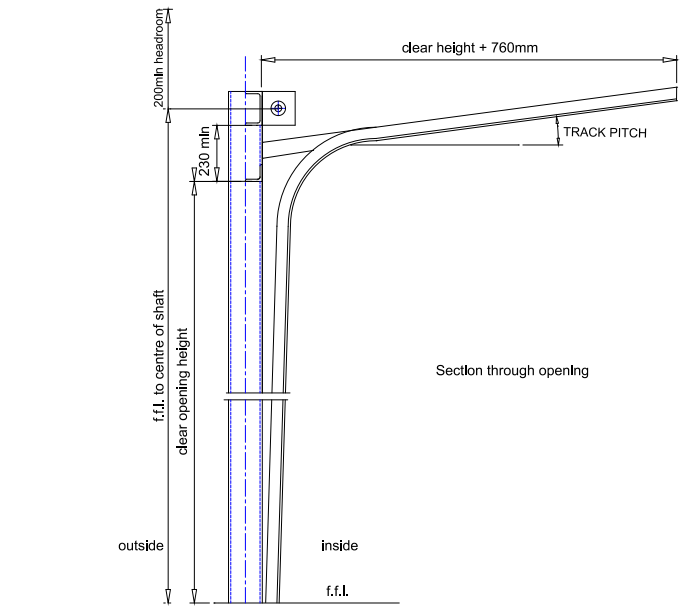

Elevation from Inside building

ATTENBOROUGH DOORS LTD  
 MERLIN WAY, QUARRY HILL INDUSTRIAL PARK  
 ILKESTON, DERBYSHIRE  
 DE7 4RA  
 TEL: 0115 9300815, FAX: 0115 9448930

STANDARD LIFT TRACK - STEELWORK REQUIREMENT FOR 2" TRACK